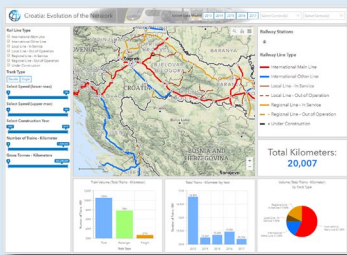

SymGEO

A DIVISION OF
S Y M G E O

TELL A STORY TO REMEMBER WITH YOUR DATA

"SymGEO is remarkably flexible and responsive. They listen carefully to requirements and deftly blend customer vision with technological capabilities."

- District Department of Transportation (DDOT)

"This is superb and exactly what the client needed and what I was imagining."

- The World Bank Group

"The SymGEO team worked on a tight schedule to deliver a series of impressive updates and fixes to our existing application, including a whole visual re-imagining. We are excited to work on even more innovations to the tool going forward together."

- American Public Transportation Association (APTA)

SymGEO provides expert Geographic Information System (GIS) mapping solutions and digital community engagement platforms

We specialize in geospatial data analytics, insightful visualizations, and cost-effective applications to help our clients make informed decisions and tell a story to remember with their data. As a small, minority, woman-owned business, we deliver tremendous value to our partners. As a GSA IT Schedule 70 holder, we offer competitive rates and flexible staffing arrangements.

GIS MAPPING SOLUTIONS

- Gain insight into spatial trends, outliers, and changes over time
- Quickly and easily reconfigure applications as needed
- Mobile responsive for data collection on the go
- Wide range of solutions for every challenge